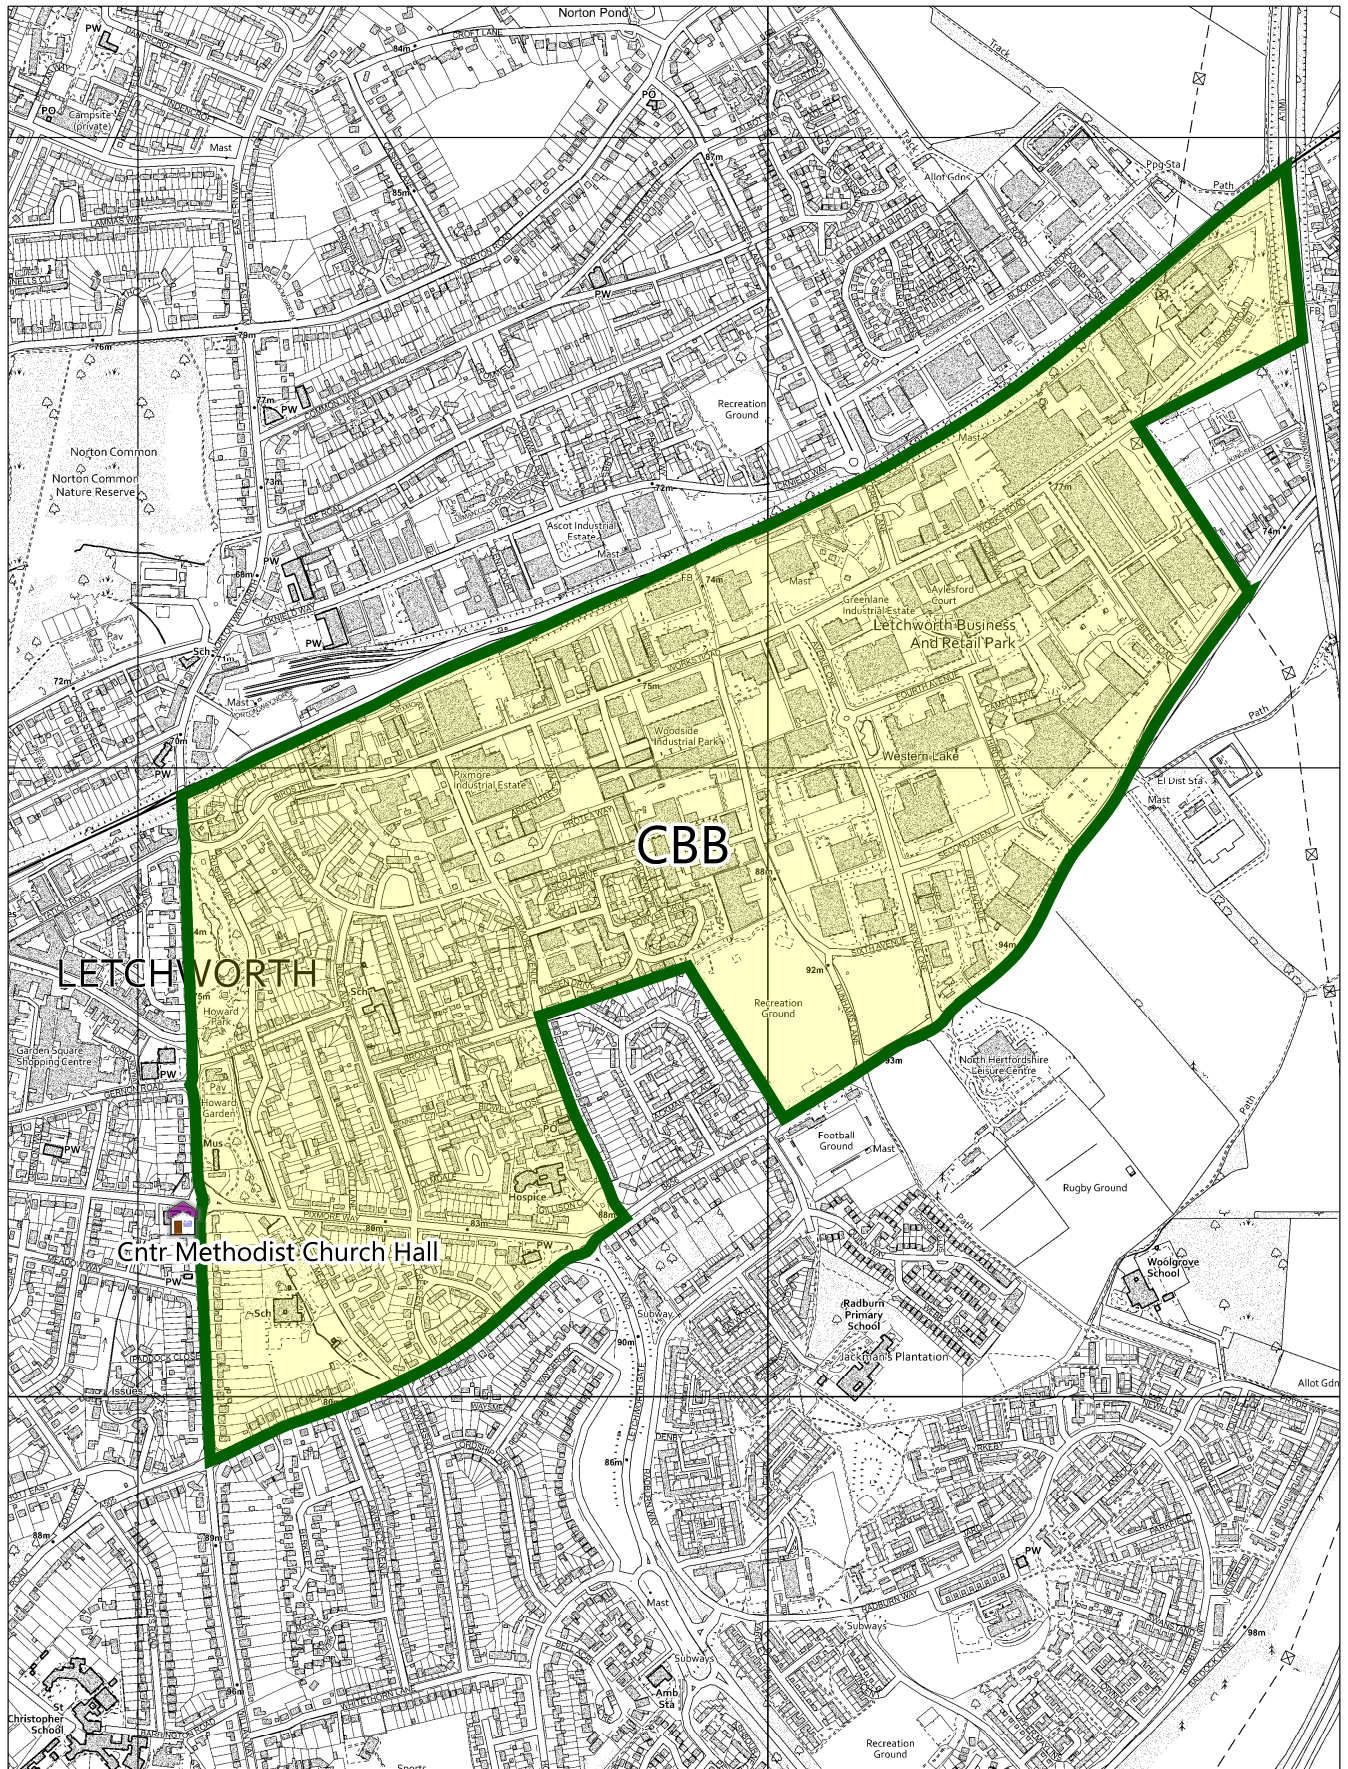

Cntr Methodist Church Hall - Letchworth East Ward

Cntr Methodist Church Hall, Norton Way South,
Letchworth Garden City, Herts, SG6 3TR

NORTH HERTFORDSHIRE DISTRICT COUNCIL

Scale: 1:12000
Date: 13:08:19